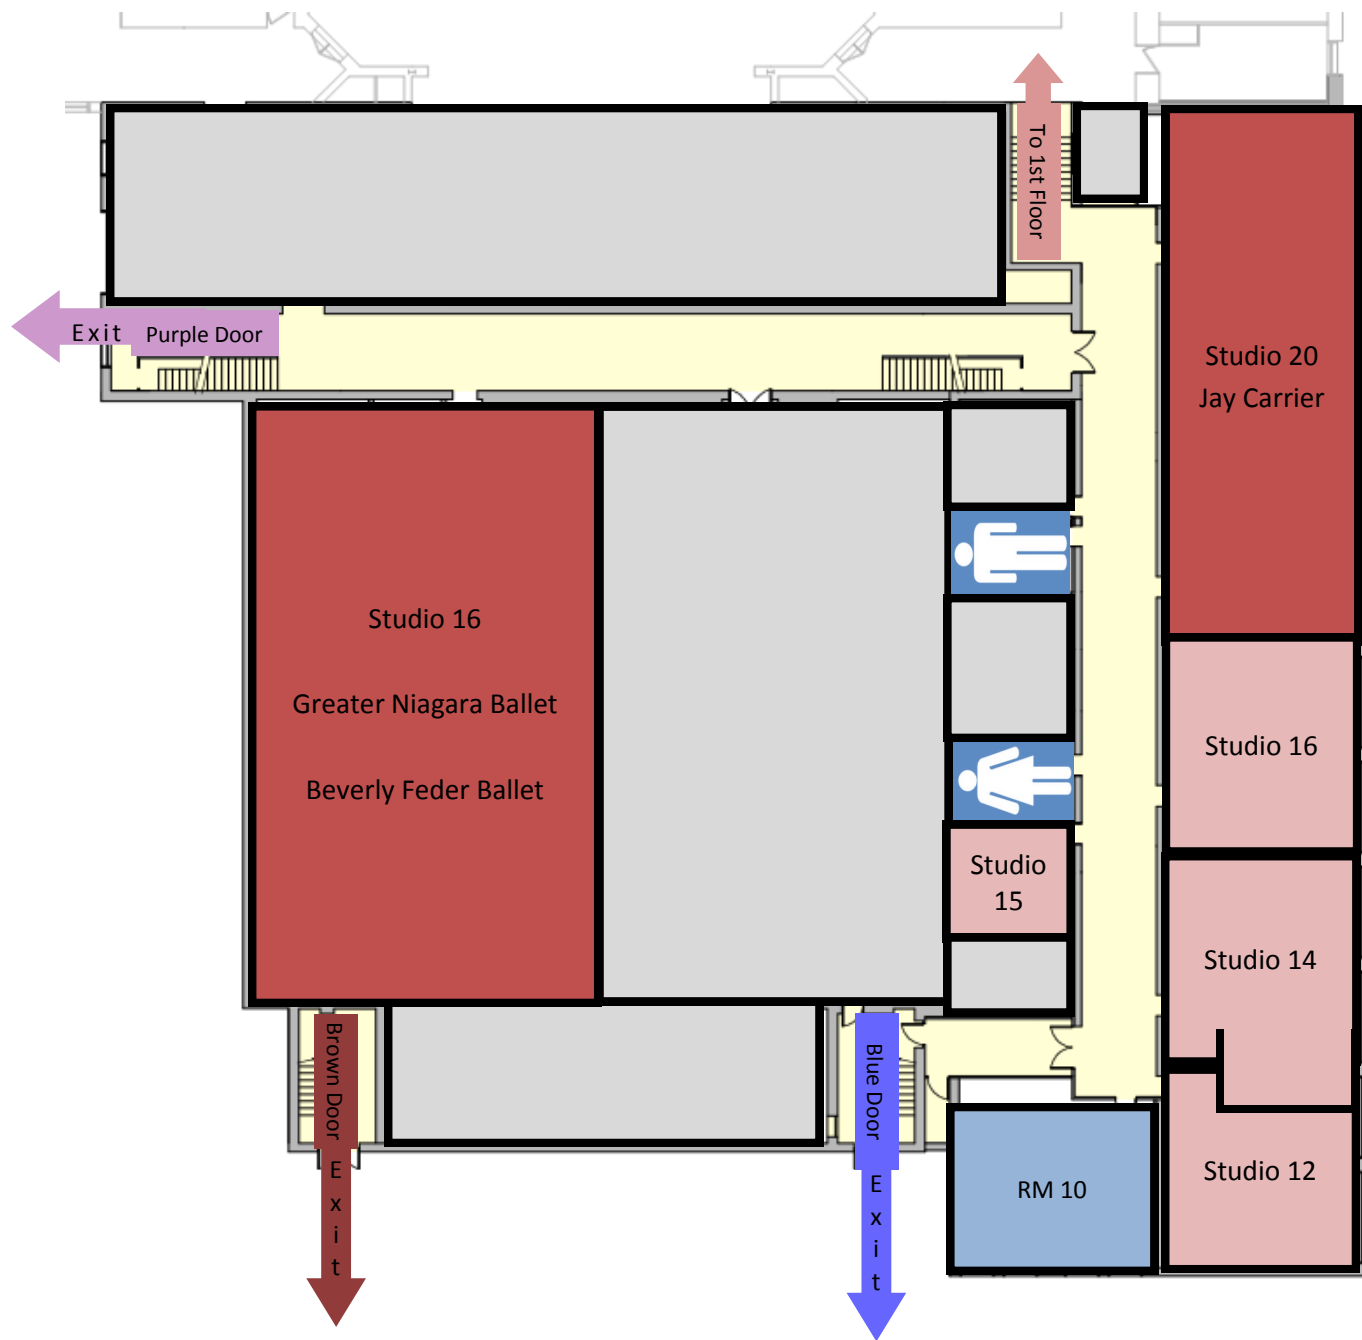

GROUND FLOOR (ANNEX)

- Directory Listed Studio
(May offer visits or classes)
- Private Studio
- NACC Space
(Open to Public)
- Staff Only Area

PARKING

STREET PARKING IS AVAILABLE IN THE GREEN AREAS INCLUDING THE SMALL LOT ON THE SIDE OF THE BUILDING ON PORTAGE ROAD.

PLEASE ENTER THROUGH THE RED DOOR.

THE MAIN OFFICE IS ON THE 2ND FLOOR, PLEASE VISIT IT TO REGISTER AS A GUEST!

ELEVATOR SIGNIFIED BY THE ORANGE BOX.

FIRST FLOOR

- Directory Listed Studio (May offer visits or classes)
- Private Studio
- NACC Space (Open to Public)
- Staff Only Area

SECOND FLOOR

- Directory Listed Studio (May offer visits or classes)
- Private Studio
- NACC Space (Open to Public)
- Staff Only Area

THIRD FLOOR

- Directory Listed Studio
(May offer visits or classes)
- Private Studio
- NACC Space
(Open to Public)
- Staff Only Area

- Directory Listed Studio
(May offer visits or classes)
- Private Studio
- NACC Space
(Open to Public)
- Staff Only Area

FOURTH FLOOR