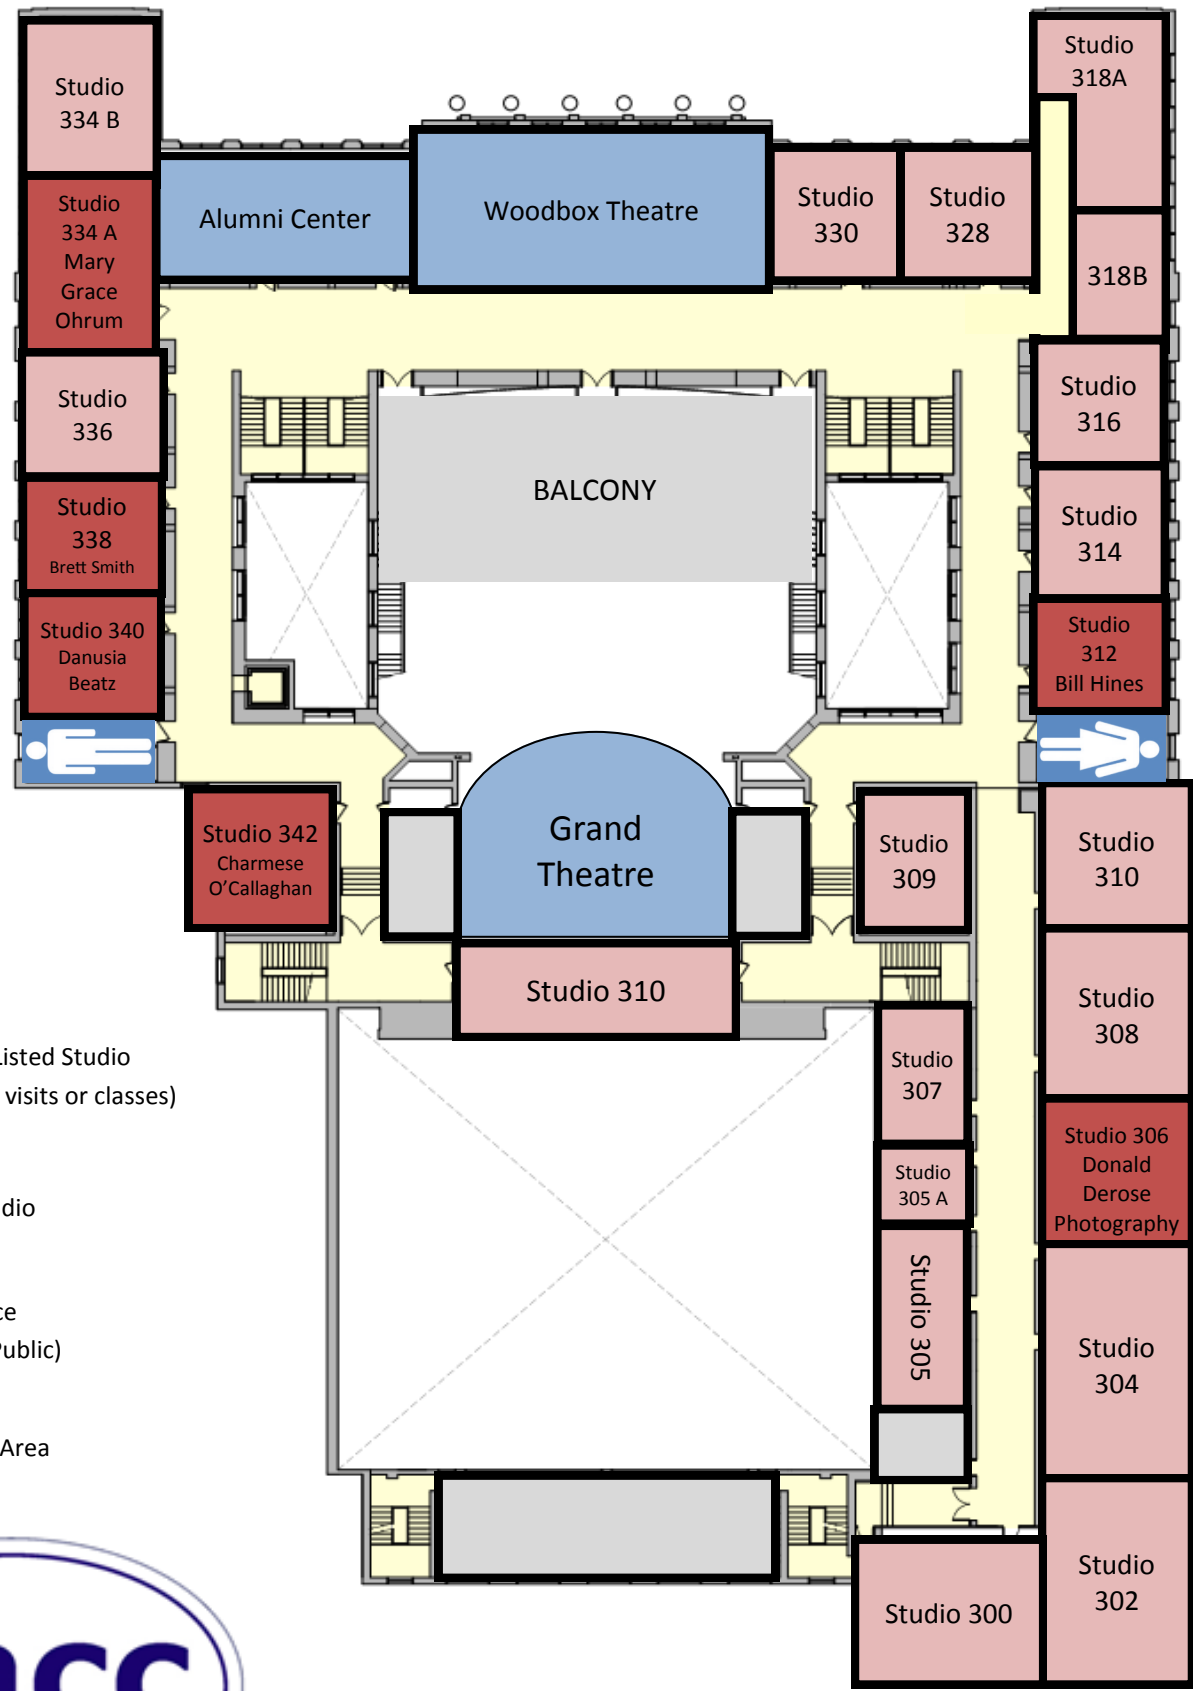

GROUND FLOOR (ANNEX)

- Directory Listed Studio
(May offer visits or classes)
- Private Studio
- NACC Space
(Open to Public)
- Staff Only Area

PARKING

STREET PARKING IS AVAILABLE IN THE GREEN AREAS INCLUDING THE SMALL LOT ON THE SIDE OF THE BUILDING ON PORTAGE ROAD.

PLEASE ENTER THROUGH THE RED DOOR.

THE MAIN OFFICE IS ON THE 2ND FLOOR, PLEASE VISIT IT TO REGISTER AS A GUEST!

ELEVATOR SIGNIFIED BY THE ORANGE BOX.

FIRST FLOOR

- Directory Listed Studio (May offer visits or classes)
- Private Studio
- NACC Space (Open to Public)
- Staff Only Area

SECOND FLOOR

- Directory Listed Studio (May offer visits or classes)
- Private Studio
- NACC Space (Open to Public)
- Staff Only Area

THIRD FLOOR

- Directory Listed Studio
(May offer visits or classes)
- Private Studio
- NACC Space
(Open to Public)
- Staff Only Area

- Directory Listed Studio
(May offer visits or classes)
- Private Studio
- NACC Space
(Open to Public)
- Staff Only Area

FOURTH FLOOR