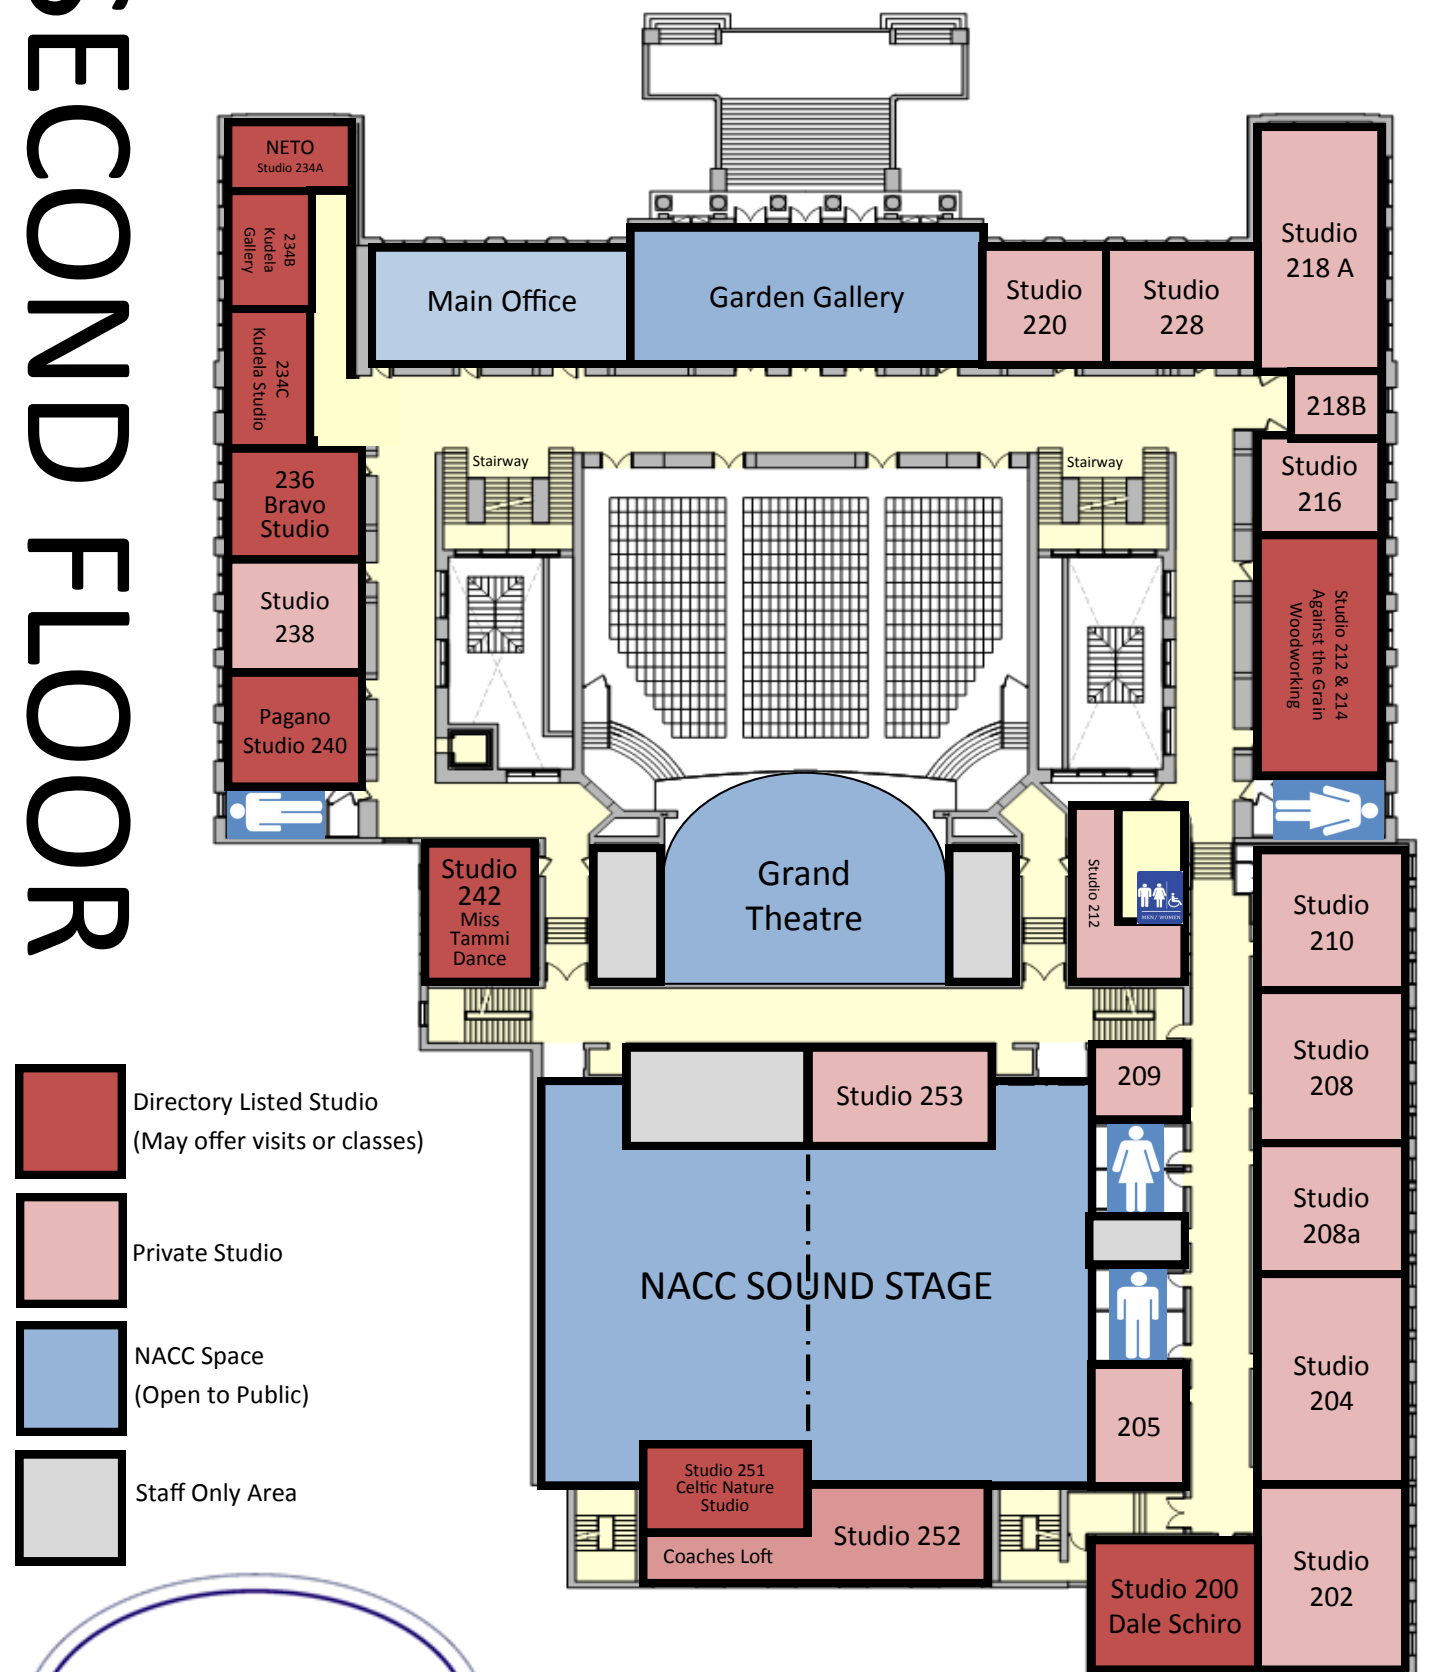

GROUND FLOOR (ANNEX)

- Directory Listed Studio
(May offer visits or classes)
- Private Studio
- NACC Space
(Open to Public)
- Staff Only Area

PARKING

STREET PARKING IS AVAILABLE IN THE GREEN AREAS INCLUDING THE SMALL LOT ON THE SIDE OF THE BUILDING ON PORTAGE ROAD.

PLEASE ENTER THROUGH THE RED DOOR.

THE MAIN OFFICE IS ON THE 2ND FLOOR, PLEASE VISIT IT TO REGISTER AS A GUEST!

ELEVATOR SIGNIFIED BY THE ORANGE BOX.

FIRST FLOOR

- Directory Listed Studio (May offer visits or classes)
- Private Studio
- NACC Space (Open to Public)
- Staff Only Area

SECOND FLOOR

- Directory Listed Studio (May offer visits or classes)
- Private Studio
- NACC Space (Open to Public)
- Staff Only Area

THIRD FLOOR

- Directory Listed Studio
(May offer visits or classes)
- Private Studio
- NACC Space
(Open to Public)
- Staff Only Area

- Directory Listed Studio
(May offer visits or classes)
- Private Studio
- NACC Space
(Open to Public)
- Staff Only Area

FOURTH FLOOR