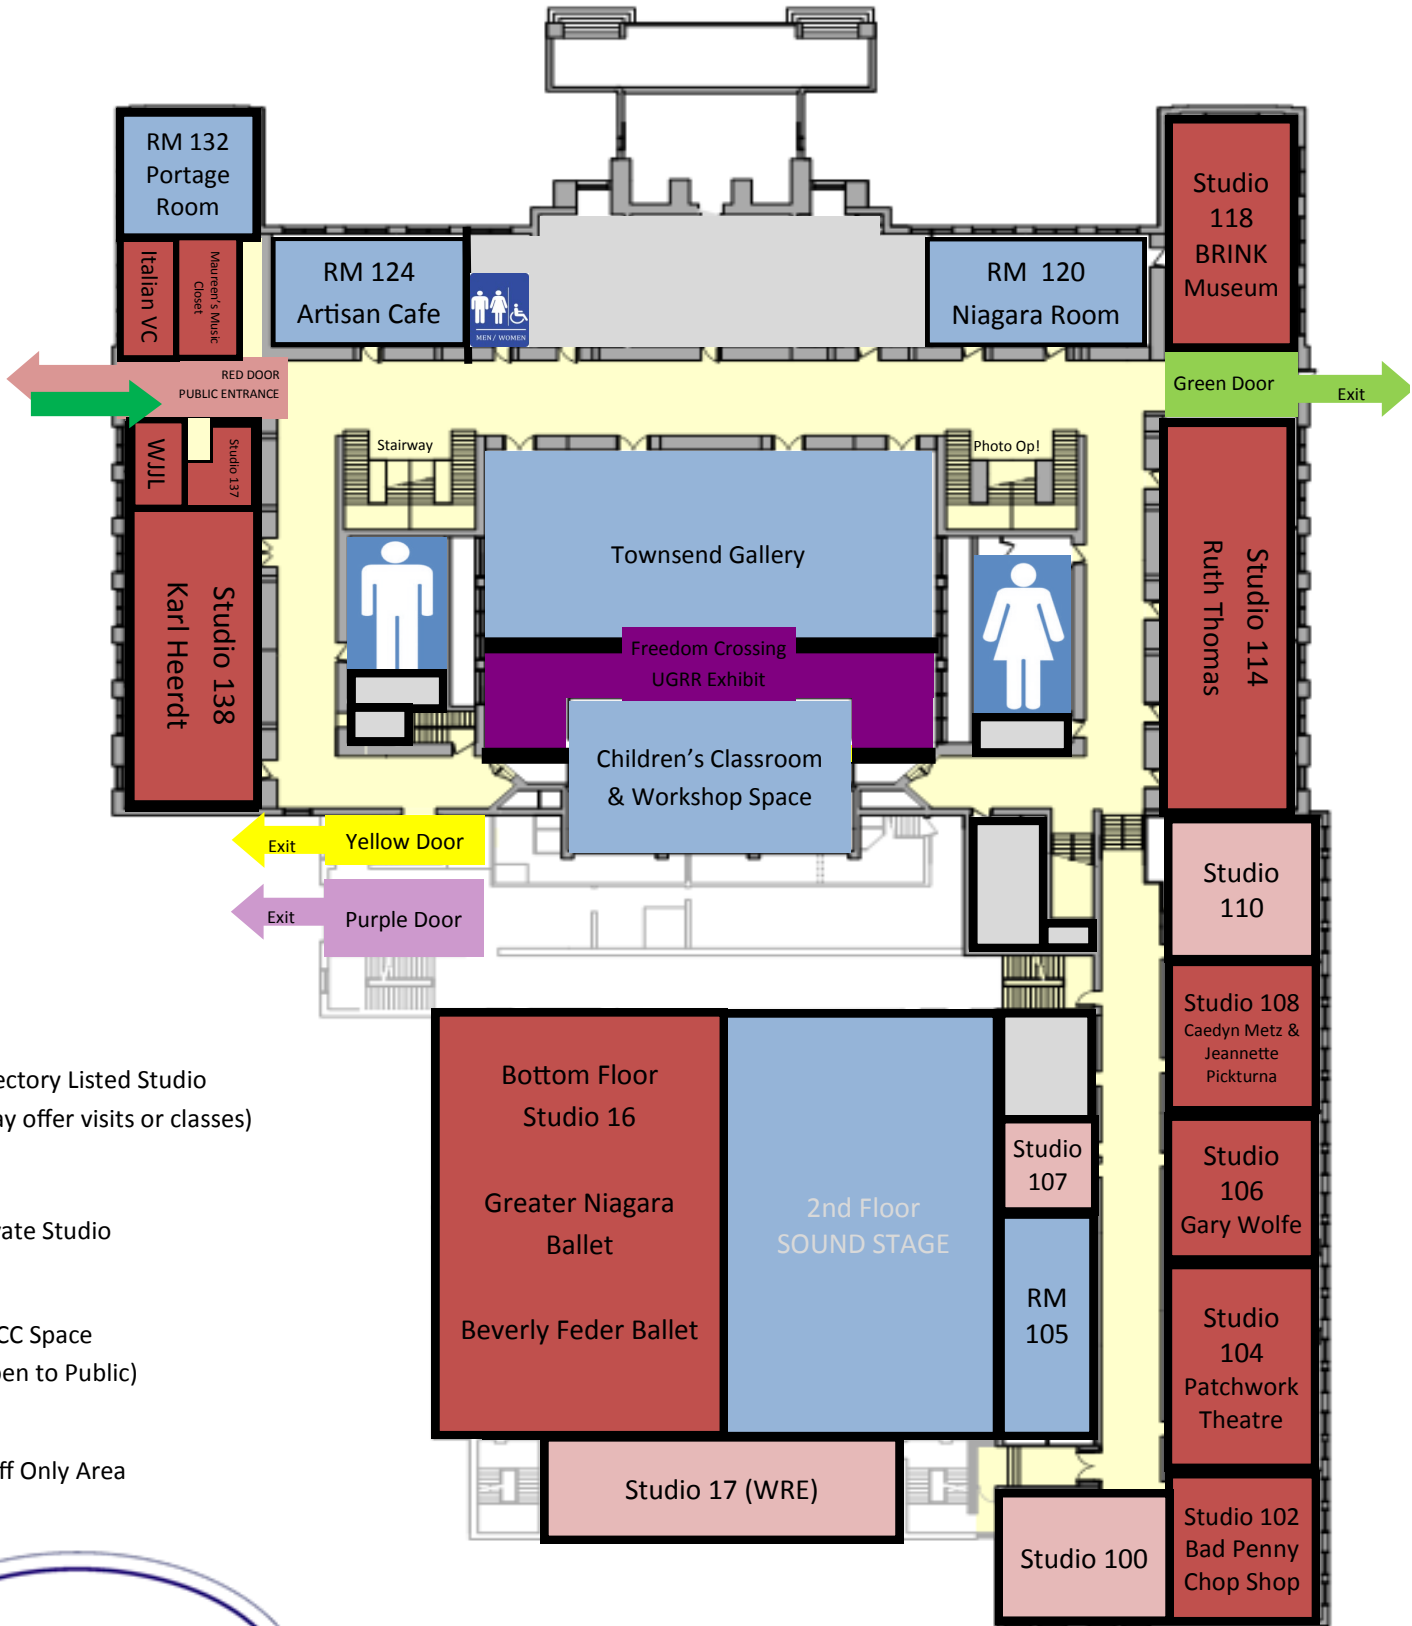

GROUND FLOOR (ANNEX)

- Directory Listed Studio
(May offer visits or classes)
- Private Studio
- NACC Space
(Open to Public)
- Staff Only Area

PARKING

STREET PARKING IS AVAILABLE IN THE GREEN AREAS INCLUDING THE SMALL LOT ON THE SIDE OF THE BUILDING ON PORTAGE ROAD.

PLEASE ENTER THROUGH THE RED DOOR.

THE MAIN OFFICE IS ON THE 2ND FLOOR, PLEASE VISIT IT TO REGISTER AS A GUEST!

ELEVATOR SIGNIFIED BY THE ORANGE BOX.

FIRST FLOOR

- Directory Listed Studio (May offer visits or classes)
- Private Studio
- NACC Space (Open to Public)
- Staff Only Area

SECOND FLOOR

- Directory Listed Studio (May offer visits or classes)
- Private Studio
- NACC Space (Open to Public)
- Staff Only Area

THIRD FLOOR

- Directory Listed Studio
(May offer visits or classes)
- Private Studio
- NACC Space
(Open to Public)
- Staff Only Area

- Directory Listed Studio
(May offer visits or classes)
- Private Studio
- NACC Space
(Open to Public)
- Staff Only Area

FOURTH FLOOR